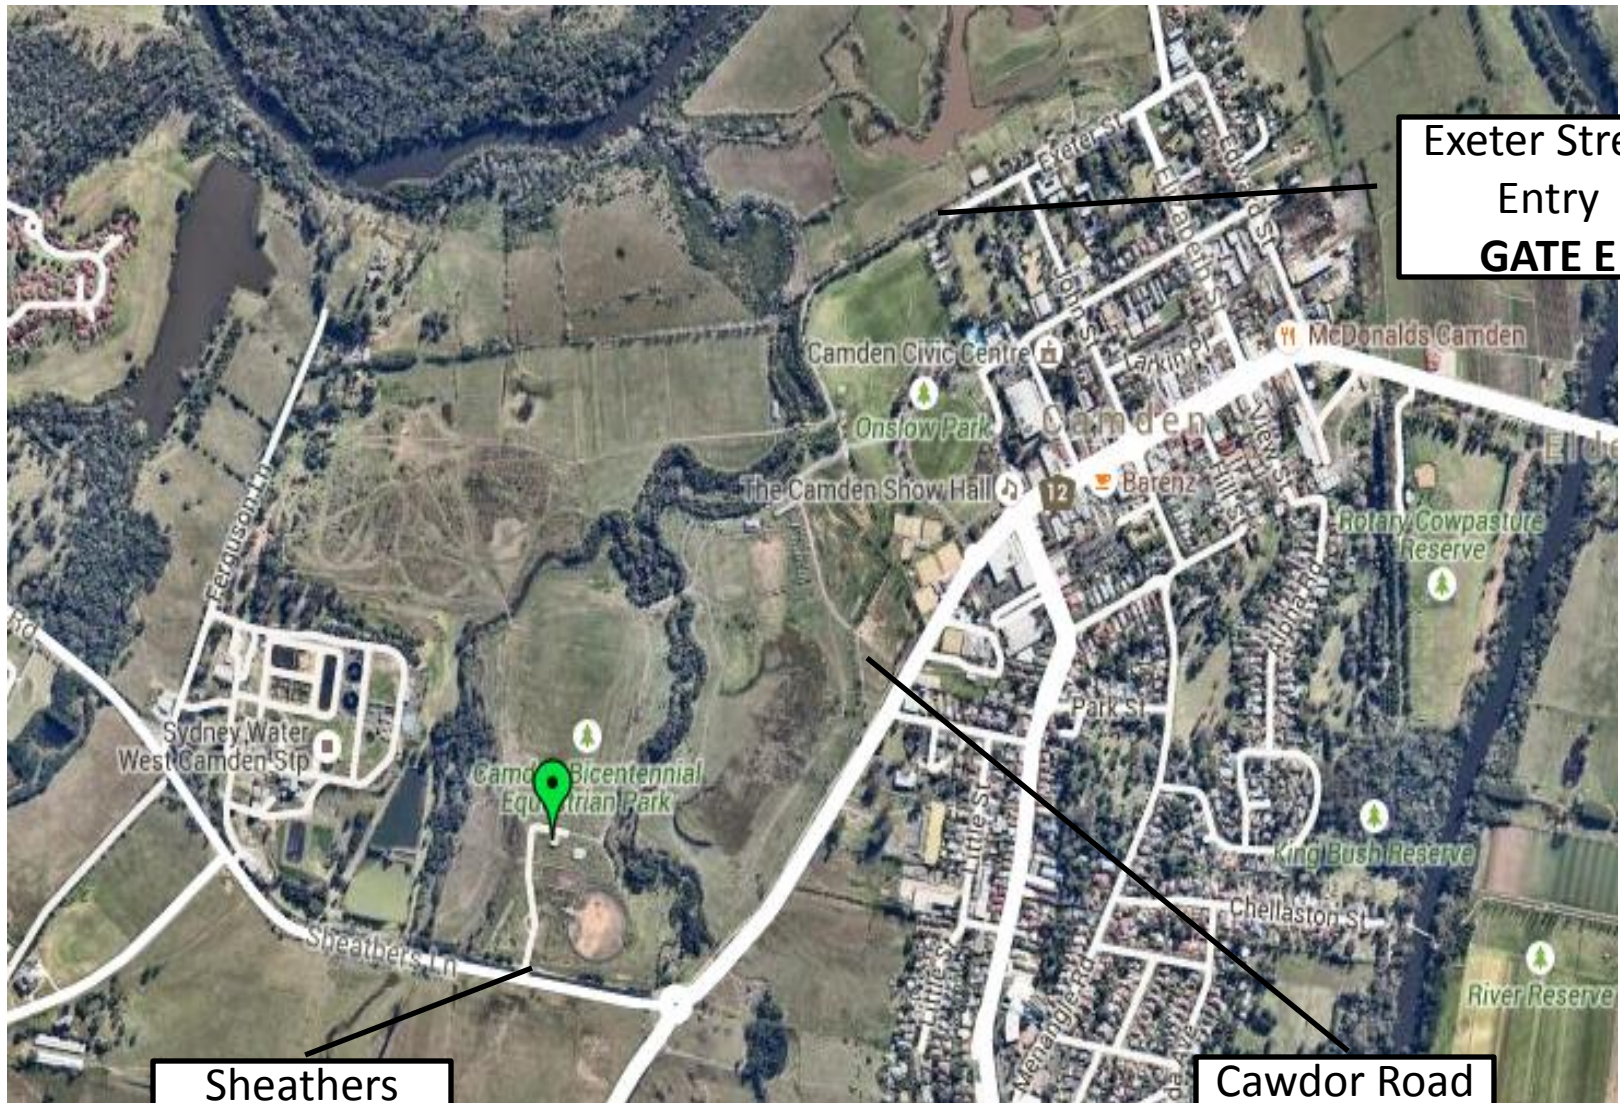

Bicentennial Equestrian Park - Gate Entry for Events

Exeter Street
Entry
GATE E

Sheathers
Lane Entry
GATE S

Cawdor Road
Entry
GATE C